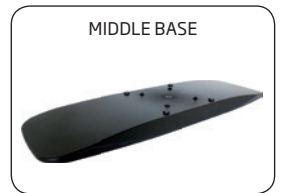

A modular truss system with unlimited possibilities. Made in strong and durable materials: aluminum, steel and composite. Foldable construction - very easy to assemble and disassemble.

- Supplied complete with:**
- 4 x 90 x 10 x 120 cm Modules,
 - 8 x Corner Block
 - 4 x Connector Cross
 - 4 x Middle Base
 - 24 x Top and Bottom Clips,
 - 6 x 120 cm Alu Profile

Delivered without banner.

Model	Art.no.	Print size	Colour	Total W x H x D	Package and weight
765	1765	3 pcs. 120 x 212 cm	Black	424 x 246 x 60,5 cm	2 pcs. cardboard box 51 kg