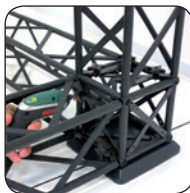

A modular truss system with unlimited possibilities. Made in strong and durable materials: aluminum, steel and composite. Foldable construction - very easy to assemble and disassemble.

- Supplied complete with:**
- 4 x 90 x 10 x 120 cm Modules,
 - 8 x Corner Block
 - 4 x Connector Cross
 - 4 x Middle Base
 - 24 x Top and Bottom Clips,
 - 6 x 120 cm Alu Profile

Delivered without banner.

Model	Art.no.	Print size	Colour	Total W x H x D	Package and weight
765	1765	3 pcs. 120 x 212 cm	Black	424 x 246 x 60,5 cm	2 pcs. cardboard box 51 kg