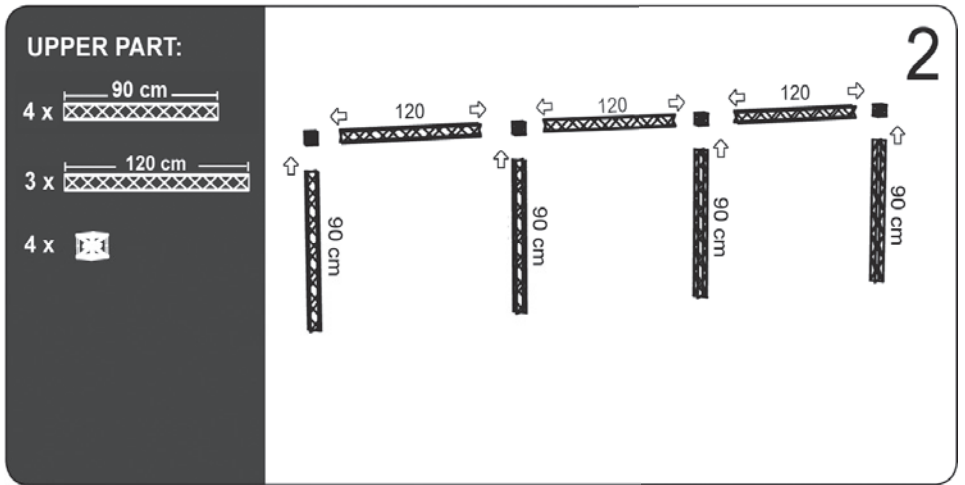

A modular truss system with unlimited possibilities. Made in strong and durable materials: aluminum, steel and composite. Foldable construction - very easy to assemble and disassemble.

- Supplied complete with:**
- 4 x 90 x 10 x 120 cm Modules,
 - 8 x Corner Block
 - 4 x Connector Cross
 - 4 x Middle Base
 - 24 x Top and Bottom Clips,
 - 6 x 120 cm Alu Profile

Delivered without banner.

Model	Art.no.	Print size	Colour	Total W x H x D	Package and weight
765	1765	3 pcs. 120 x 212 cm	Black	424 x 246 x 60,5 cm	2 pcs. cardboard box 51 kg