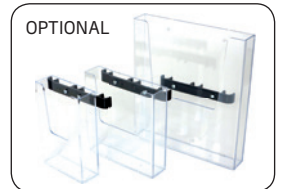

A modular truss system with unlimited possibilities. Made in strong and durable materials: aluminum, steel and composite. Foldable construction - very easy to assemble and disassemble.

- Supplied complete with:**
- 4 x 90 x 10 x 120 cm Modules,
 - 8 x Corner Block
 - 4 x Connector Cross
 - 4 x Middle Base
 - 24 x Top and Bottom Clips,
 - 6 x 120 cm Alu Profile

Delivered without banner.

Model	Art.no.	Print size	Colour	Total W x H x D	Package and weight
765	1765	3 pcs. 120 x 212 cm	Black	424 x 246 x 60,5 cm	2 pcs. cardboard box 51 kg