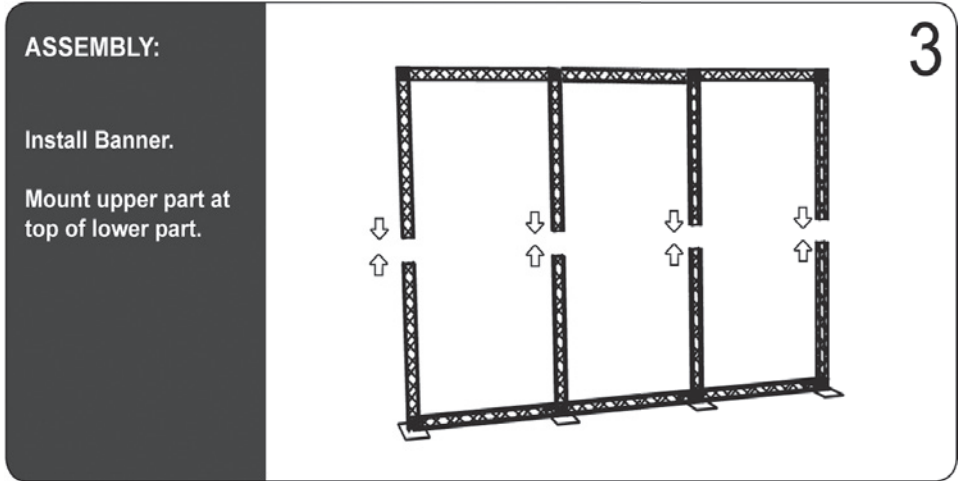

A modular truss system with unlimited possibilities. Made in strong and durable materials: aluminum, steel and composite. Foldable construction - very easy to assemble and disassemble.

- Supplied complete with:**
- 4 x 90 x 10 x 120 cm Modules,
 - 8 x Corner Block
 - 4 x Connector Cross
 - 4 x Middle Base
 - 24 x Top and Bottom Clips,
 - 6 x 120 cm Alu Profile

Delivered without banner.

Model	Art.no.	Print size	Colour	Total W x H x D	Package and weight
765	1765	3 pcs. 120 x 212 cm	Black	424 x 246 x 60,5 cm	2 pcs. cardboard box 51 kg