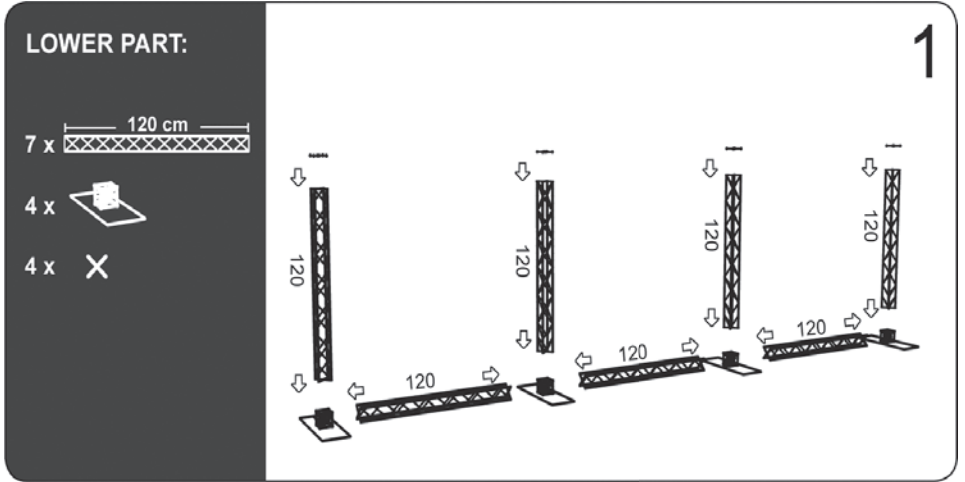

A modular truss system with unlimited possibilities. Made in strong and durable materials: aluminum, steel and composite. Foldable construction - very easy to assemble and disassemble.

- Supplied complete with:**
- 4 x 90 x 10 x 120 cm Modules,
 - 8 x Corner Block
 - 4 x Connector Cross
 - 4 x Middle Base
 - 24 x Top and Bottom Clips,
 - 6 x 120 cm Alu Profile

Delivered without banner.

Model	Art.no.	Print size	Colour	Total W x H x D	Package and weight
765	1765	3 pcs. 120 x 212 cm	Black	424 x 246 x 60,5 cm	2 pcs. cardboard box 51 kg